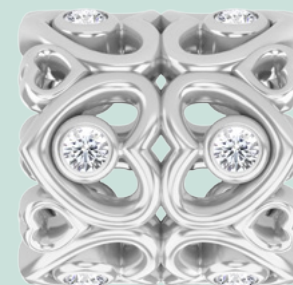

ENDLESS KOLLEKTION SILBER CHARMS